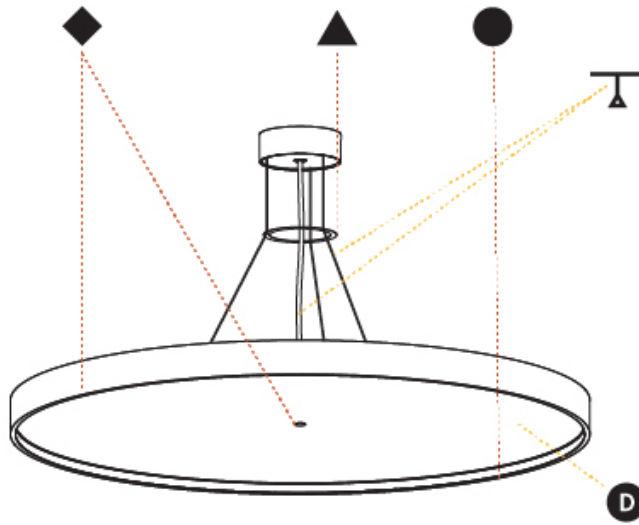

SIGN DIVA KORONA SUSPENSION

A300015-

PROJECT	_____
TYPE	_____
SPECIFIER	_____
QUANTITY	_____
DATE	_____