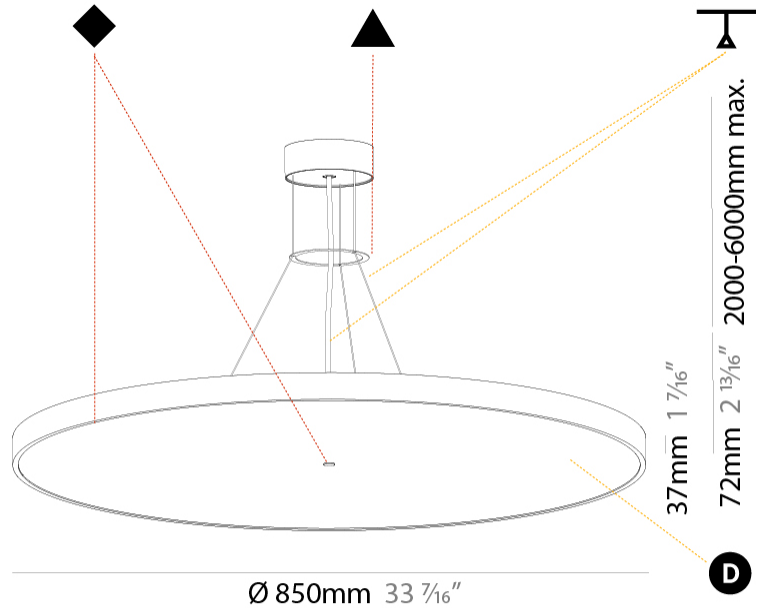

GENERAL

Series: Sign Diva
Subseries: Sign Diva
Brand: Prolicht
Division: Architectural
Mounting Type: Suspension
Mounting Location: Ceiling
Subcategory: Pendant

PHYSICAL

Shape: Round
Diameter (mm): 850
Diameter (in): 33 7/16
Height (mm): 72
Height (in): 2 13/16
Max. Overall Height (mm): 6072
Max. Overall Height (in): 239 1/16
Light Distribution: Direct
Weight (kg): 14.005
Weight (lbs): 30.88

Diffuser: PMMA - Opal / Micro-Prism / Sparkling Secret / Vintage Industrial
Fixture Finish: SSR / BKV / CWI / CRY / HAB / UFT / ITA / RUA / FTG / MYG / LOD / PUS / FRO / FUP / KIA / POP / BLS / SPG / MEY / GOH / GUM / CHC / COM / ABZ / JAG / OBR / MOS / ROR
Fixture Material: Extruded Aluminum / Steel
Cable Details: 2000mm or 6000mm Transparent Cable

ELECTRICAL

Lamp Type: LED (Zhaga Standard)
Input Wattage (W): 96.8
Total Output Wattage (W): 76.8
Dimming: Tri-Mode (Non-Dimming and Phase Dimming (120Vac only) and 0-10V Dimming)
Driver Included: Yes
Driver Location: Integrated
Driver Type: Constant Current - Universal
Driver Class: Class 2
Input Voltage (V): 120 - 277
Constant Current (MA): 600

LED

Color Temperature (°K): 2700 / 3000 / 3500 / 4000
Max. Delivered Lumen (lm): 7960 / 9950 / 10153 / 10360
CRI: >90 CRI
Lamp Life (hrs): 50000

OPTICAL

RATINGS AND CERTIFICATIONS

Certified By: Certified for North American Standards
IP rating: IP20