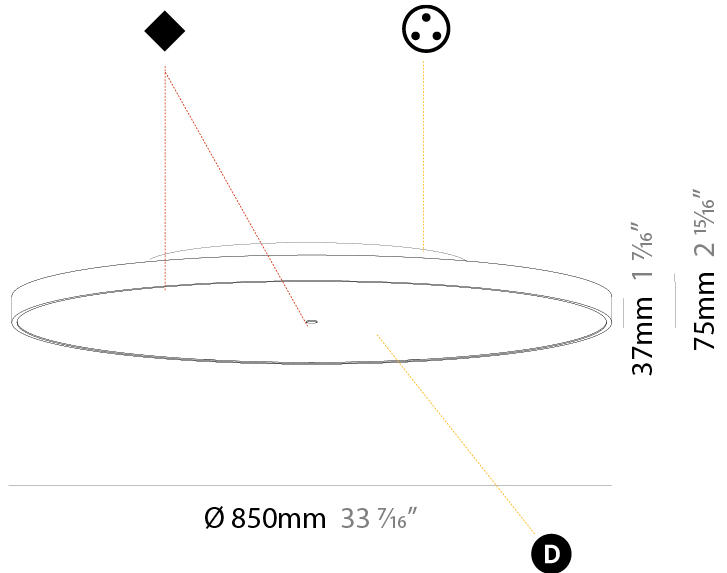

GENERAL

Series: Sign Diva
Subseries: Sign Diva
Brand: Prolicht
Division: Architectural
Mounting Type: Surface
Mounting Location: Ceiling
Subcategory: Ambient

PHYSICAL

Shape: Round
Diameter (mm): 850
Diameter (in): 33 ⁷/₁₆
Height (mm): 75
Height (in): 2 ¹⁵/₁₆
Light Distribution: Direct / Indirect
Weight (kg): 12.906
Weight (lbs): 28.453
Diffuser: Direct - PMMA - Opal/Micro-Prism/Sparkling Secret/Vintage Industrial with Shine Ring / Indirect - White/Yellow/Orange/Red/Blue/Green
Fixture Finish: SSR / BKV / CWI / CRY / HAB / UFT / ITA / RUA / FTG / MYG / LOD / PUS / FRO / FUP / KIA / POP / BLS / SPG / MEY / GOH / GUM / CHC / COM / ABZ / JAG / OBR / MOS / ROR
Fixture Material: Extruded Aluminum / Steel

ELECTRICAL

Lamp Type: LED (Zhaga Standard)
Input Wattage (W): 96.8
Total Output Wattage (W): 76.8
Dimming: Tri-Mode (Non-Dimming and Phase Dimming (120Vac only) and 0-10V Dimming)
Driver Included: Yes
Driver Location: Integrated
Driver Type: Constant Current - Universal
Driver Class: Class 2
Input Voltage (V): 120 - 277
Constant Current (MA): 600

LED

Color Temperature (*K): 3000 / 3500 / 4000
Max. Delivered Lumen (lm): 11160 / 11388 / 11620
CRI: >90 CRI
Lamp Life (hrs): 50000

OPTICAL

RATINGS AND CERTIFICATIONS

Certified By: Certified for North American Standards
IP rating: IP20

PROJECT
TYPE
SPECIFIER
QUANTITY
DATE