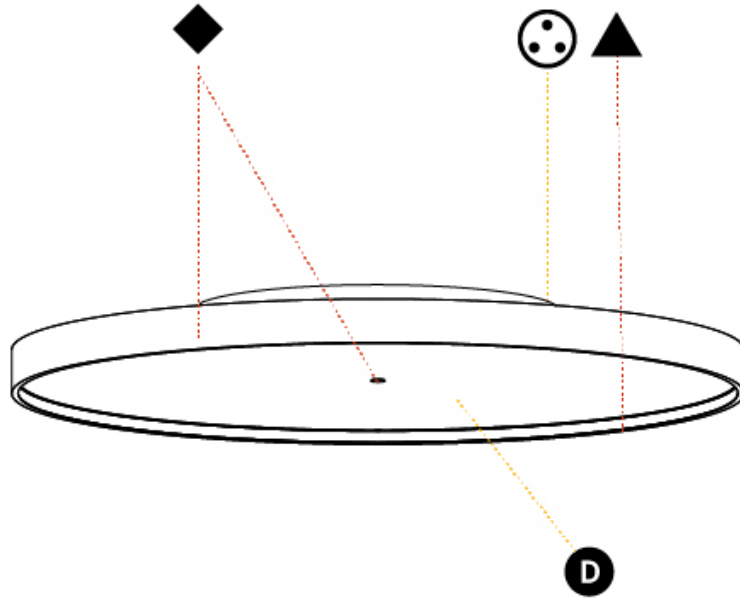

SIGN DIVA SURFACE

A3D088-

PROJECT	_____
TYPE	_____
SPECIFIER	_____
QUANTITY	_____
DATE	_____