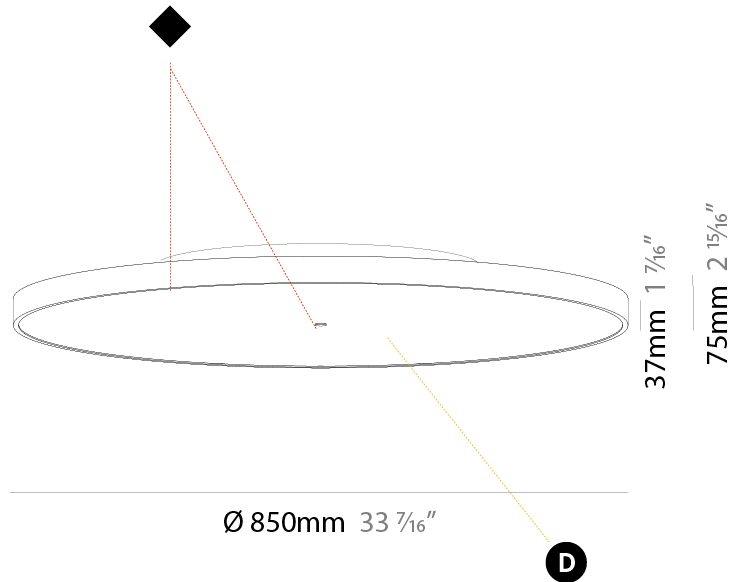

GENERAL

Series: Sign Diva
Subseries: Sign Diva
Brand: Prolicht
Division: Architectural
Mounting Type: Surface
Mounting Location: Ceiling
Subcategory: Ambient

PHYSICAL

Shape: Round
Diameter (mm): 850
Diameter (in): 33 7/16
Height (mm): 75
Height (in): 2 15/16
Light Distribution: Direct
Weight (kg): 12.925
Weight (lbs): 28.495
Diffuser: PMMA - Opal/Micro-Prism/Sparkling Secret/Vintage Industrial with Shine Ring
Fixture Finish: SSR / BKV / CWI / CRY / HAB / UFT / ITA / RUA / FTG / MYG / LOD / PUS / FRO / FUP / KIA / POP / BLS / SPG / MEY / GOH / GUM / CHC / COM / ABZ / JAG / OBR / MOS / ROR
Fixture Material: Extruded Aluminum / Steel

ELECTRICAL

Lamp Type: LED (Zhaga Standard)
Input Wattage (W): 96.8
Total Output Wattage (W): 76.8
Dimming: Tri-Mode (Non-Dimming and Phase Dimming (120Vac only) and 0-10V Dimming)
Driver Included: Yes
Driver Location: Integrated
Driver Type: Constant Current - Universal
Driver Class: Class 2
Input Voltage (V): 120 - 277
Constant Current (MA): 600

LED

Color Temperature (°K): 3000 / 3500 / 4000
Max. Delivered Lumen (lm): 11160 / 11388 / 11620
CRI: >90 CRI
Lamp Life (hrs): 50000

OPTICAL

RATINGS AND CERTIFICATIONS

Certified By: Certified for North American Standards
IP rating: IP20