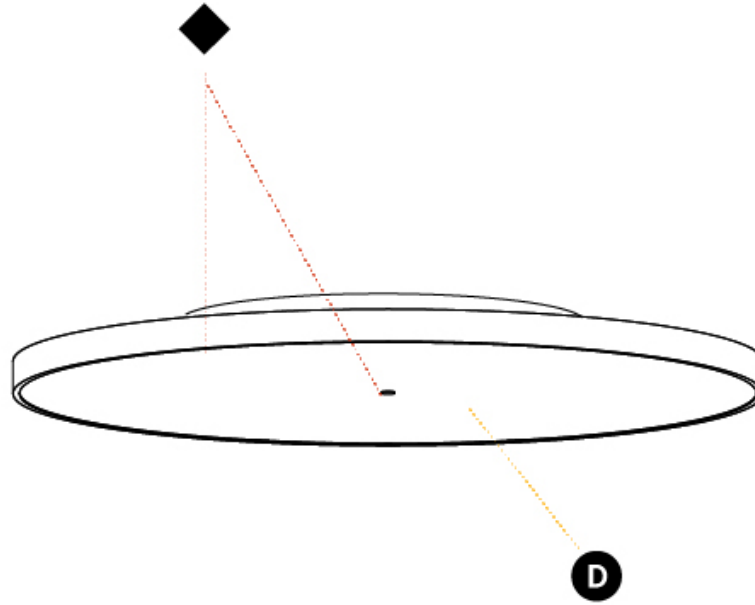

SIGN DIVA SURFACE

A3D093-

PROJECT	_____
TYPE	_____
SPECIFIER	_____
QUANTITY	_____
DATE	_____